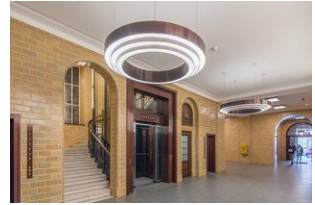

Cosy Business-Lounge directly at famous Jungfernstieg

Espace #3516 - Salle de réunion à Hamburg - Rotherbaum

CAPACITÉ

Superficie : **27 m2**

Nombre de personnes recommandé : **1 - 4**

Cocktail: **n/a**

Salle de classe: **n/a**

Ascenseur

DESCRIPTION

This cosy Business-Lounge close to Jungfernstieg in Hamburg is perfect for your next meeting. The interior design in this meetingroom has a very professional and unique character, but is still very comfortable. The venue is perfect for up to four people .